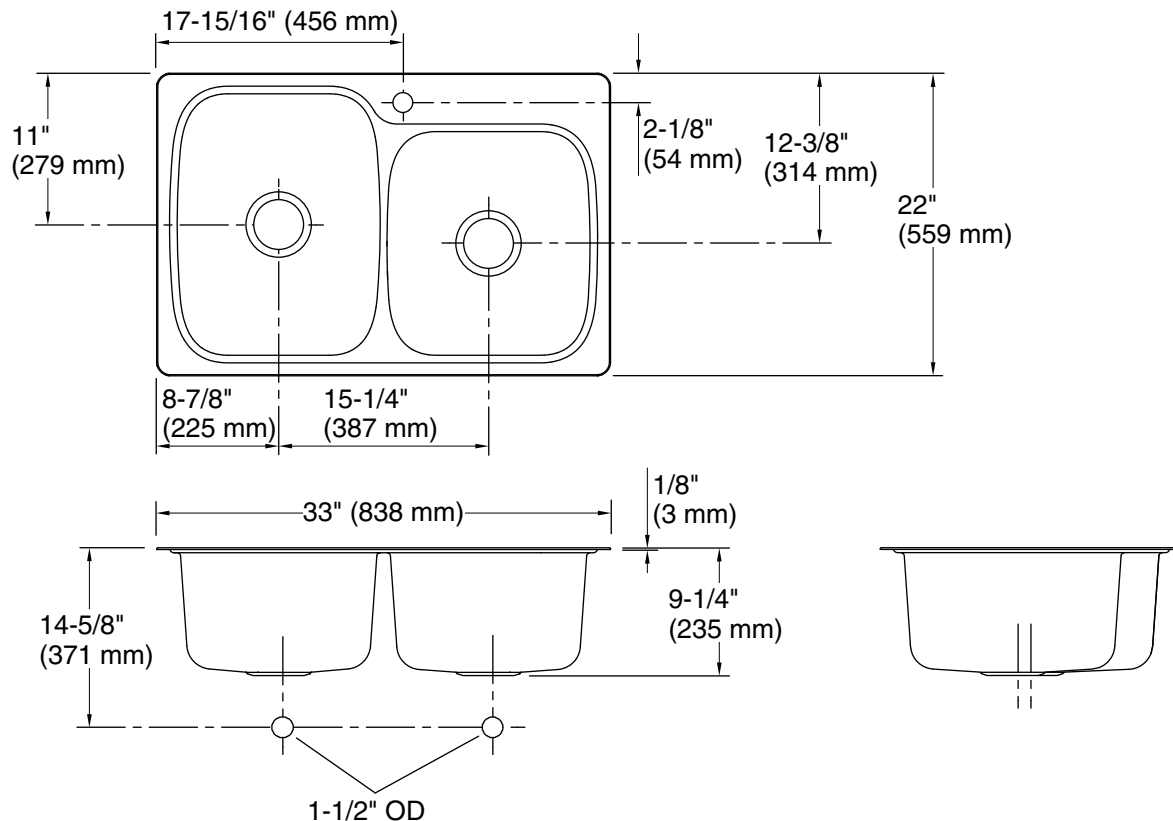

KOHLER®

Top-mount/undermount large/medium bowl kitchen sink

Verse™
K-75791-1

Features

- 36" minimum base cabinet width.
- Large/medium bowls.
- 9" (229 mm) depth provides generous workspace.
- Single faucet hole.
- Includes installation hardware.

Technical Information

All product dimensions are nominal.

Installation:	Top-mount, Under-mount
Min. base cabinet width:	36" (914 mm)
Bowl area (Right):	Length: 14-3/16" (360 mm) Width: 15-11/16" (398 mm) Bowl depth: 9" (229 mm) Water depth: 9" (229 mm)
Bowl area (Left):	Length: 14-3/16" (360 mm) Width: 18-7/16" (468 mm) Bowl depth: 9" (229 mm) Water depth: 9" (229 mm)
Number of deck holes:	1
Faucet hole(s):	1-7/16" (37 mm)
Drain hole:	3-3/4" (94 mm)
Template:	1263722-7, required, included